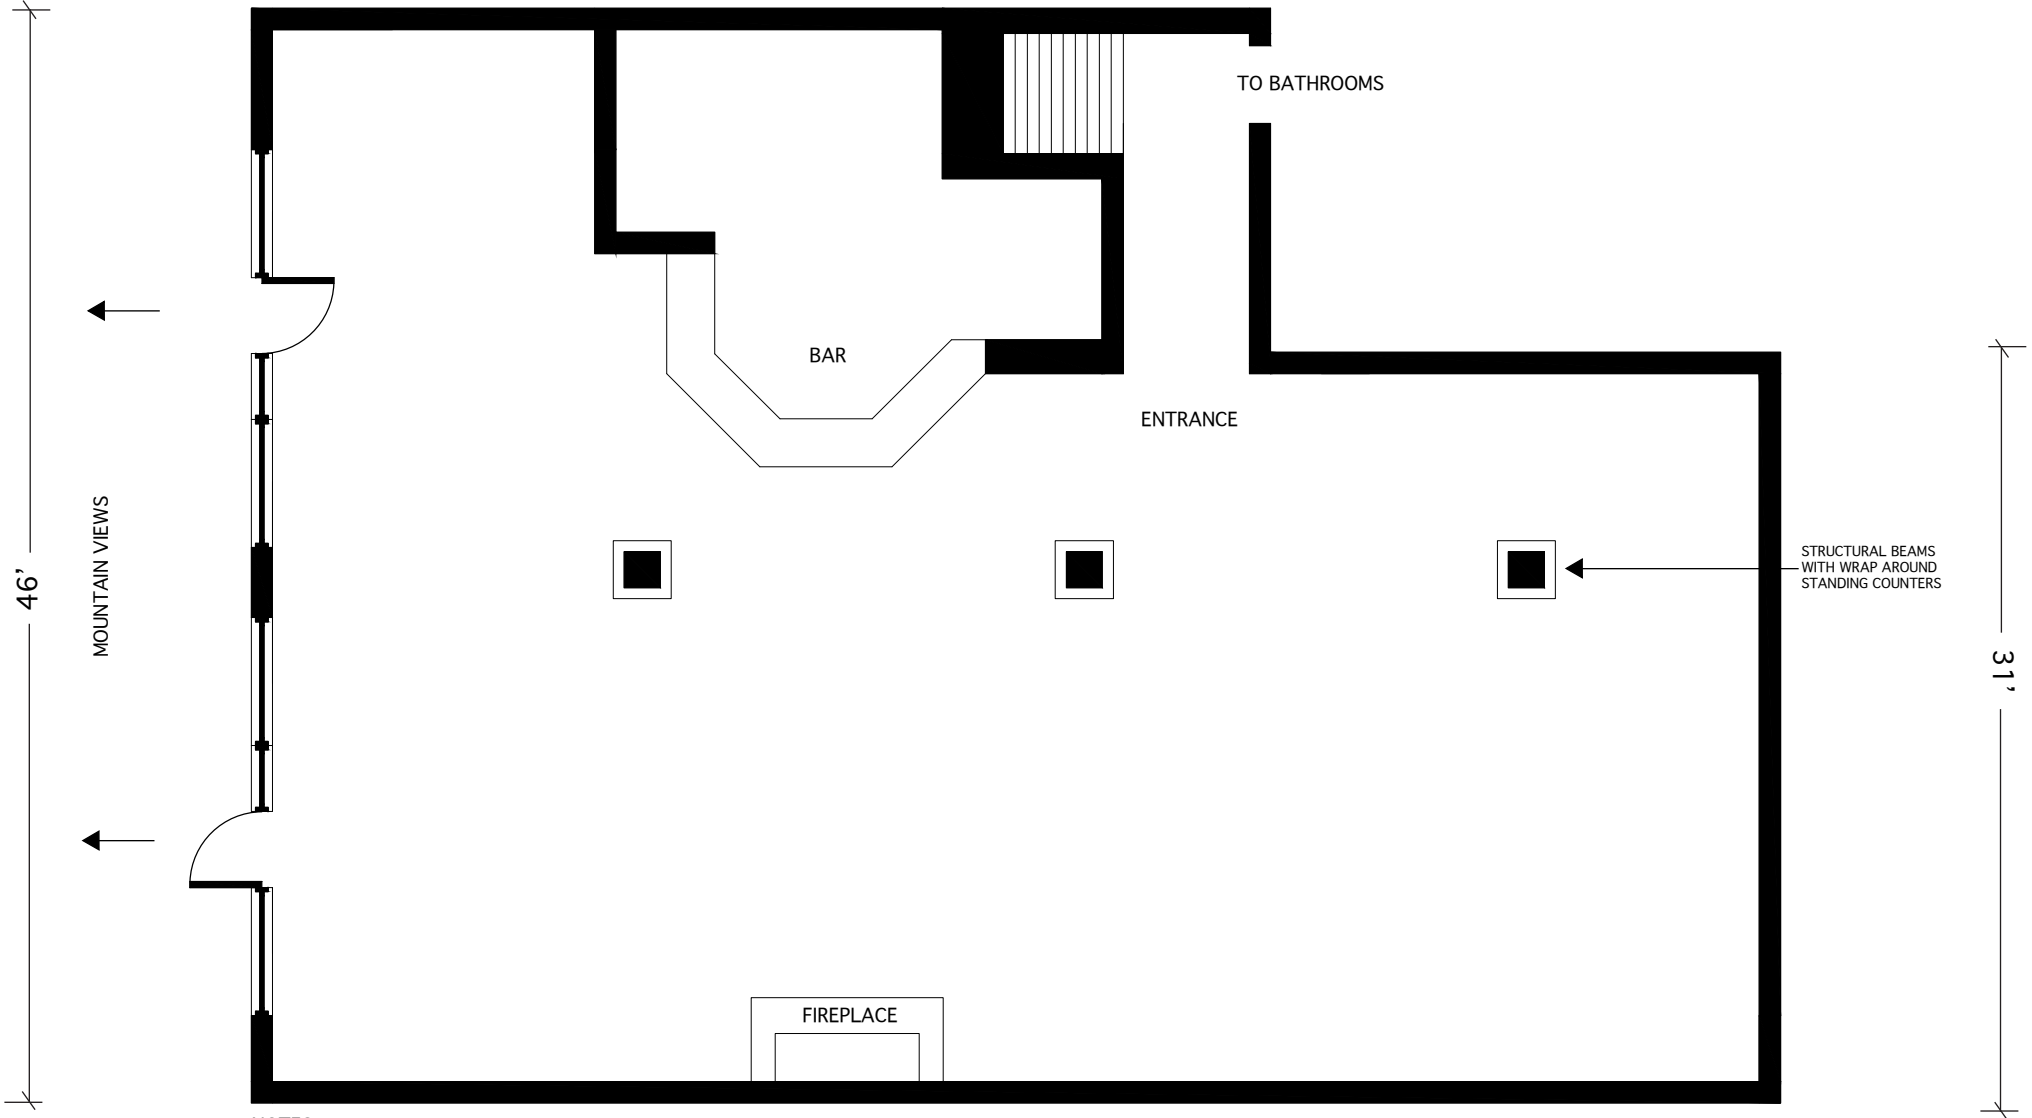

BLACK DONALDS

42'-6"

TO BATHROOMS

BAR

ENTRANCE

STRUCTURAL BEAMS
WITH WRAP AROUND
STANDING COUNTERS

FIREPLACE

MOUNTAIN VIEWS

NOTES:
CEILING HEIGHT IS EXPOSED A-FRAME
20' PLUS MOUNTAIN VIEW CEILING HEIGHT WINDOWS
EXPANSIVE VIEWS OF FACE OF MOUNTAIN

64'

46'

31'